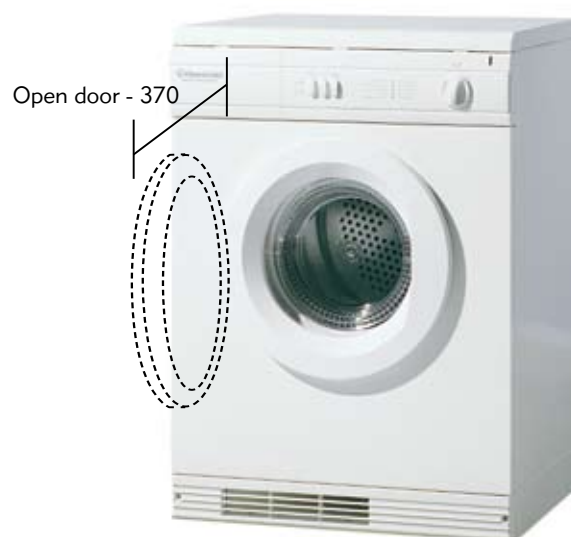

Features:

Capacity:	5kg tumble dryer
Energy rating:	1.5 star
Operating noise:	59 dba
Power:	10 amp
Airflow:	140m ³ /hr
Dimensions:	596mm (W) x 850mm (H) x 530mm (D)

10

10 Year Warranty*

For your nearest store call 13 13 08
www.kleenmaid.com.au

Kleenmaid
The best you can own.

Compact Dryer

VENTING VIEWED FROM REAR OF APPLIANCE

Installation Notes

- Can be freestanding or on a bench
- Can be stacked on a front loading washing machine providing the correct stacking kit has been installed
- Can be reverse mounted with accessory wall-mounting bracket KDB1
- Door opening can be reversed – instructions supplied with appliance
- Dryer vents through bottom front (in upright position) but can be vented externally through rear with a **KDVK1 External Vent Kit**. Instructions available with kit or on request.
- Due to the location of the wall bracket it is not possible to wall mount the dryer in the reverse position and fit external venting.