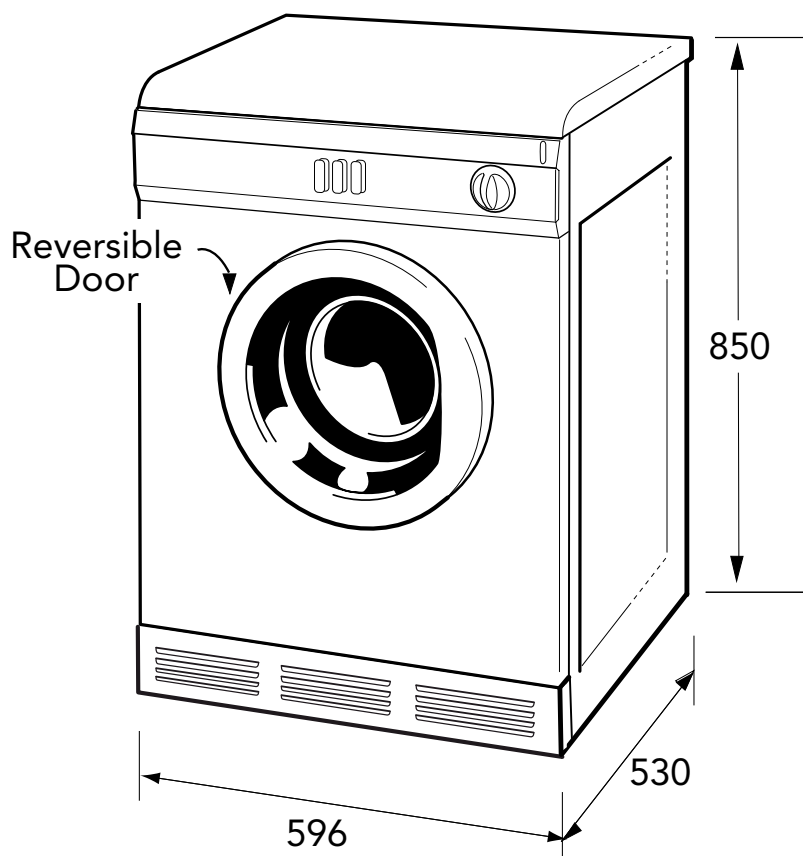

Features:

Capacity:	5kg tumble dryer
Energy rating:	1.5 star
Operating noise:	59 dba
Power:	10 amp
Airflow:	140m ³ /hr
Dimensions:	596mm (W) x 850mm (H) x 530mm (D)

10

10 Year Warranty*

For your nearest store call 13 13 08
www.kleenmaid.com.au

Kleenmaid
The best you can own.

Compact Dryer

VENTING VIEWED FROM REAR OF APPLIANCE

Installation Notes

- Can be freestanding or on a bench
- Can be stacked on a front loading washing machine providing the correct stacking kit has been installed
- Can be reverse mounted with accessory wall-mounting bracket KDB1
- Door opening can be reversed – instructions supplied with appliance
- Dryer vents through bottom front (in upright position) but can be vented externally through rear with a **KDVK1 External Vent Kit**. Instructions available with kit or on request.
- Due to the location of the wall bracket it is not possible to wall mount the dryer in the reverse position and fit external venting.