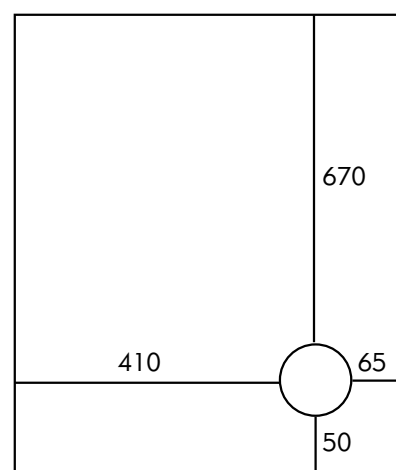

Compact Dryer